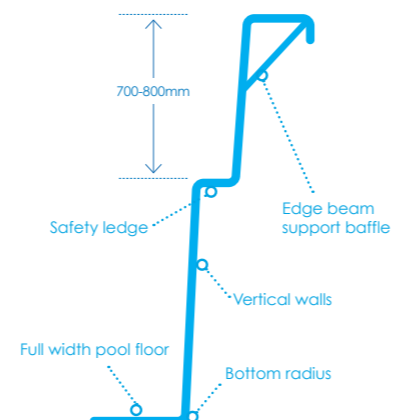

SAFETY LEDGE