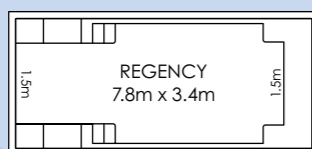

Modern design that maximises both safety and fun in the sun.