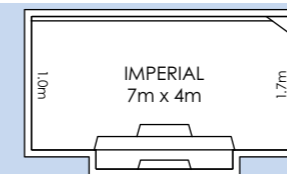

Contemporary safety ledge design with corner swim-out and stylish step entrance.

CAMBRIDGE