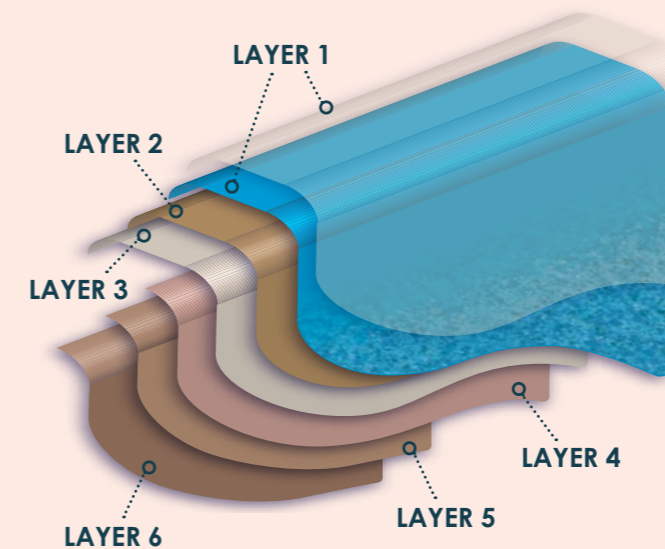

## EDGE BEAM REINFORCEMENT

Non-slip surface on edge beam

Underside of edge beam fully enclosed with stiffening fibreglass for extra strength and rigidity. Prevents voids in backfill.

## STEP REINFORCEMENT

Each walk-in step reinforced with polyurethane and covered with double thickness fibreglass lay up

Underside of walk-in steps fully enclosed with fibreglass to prevent voids in backfill

## SAFETY LEDGE

Every Sapphire pool is constructed using advanced manufacturing techniques and specialised high performance materials.

The durable six layer system has been developed from unique ground-breaking technology that protects the pool's surface from within by providing a barrier against the damaging effects of pool chemicals and ultra-violet light. This improves impact resistance and thermal insulation providing maximum strength and rigidity. The result is a strong pool and vibrant colour that lasts.

### LAYER 1 GELCOAT INTERIOR SURFACE

This layer is the pool's colour and is made using the highest-grade Isophthalic NPG gelcoat together with fade resistant pigments and superior materials for lasting, vibrant pool colour. This layer contains Microtech Anti-Microbial pool protection.