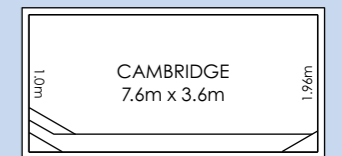

Popular pool design with space saving, side entry steps and extended bench seating.