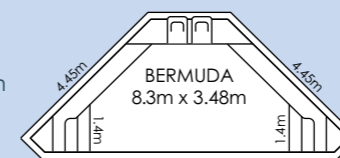

Unique corner design with spa seats and twin entry steps.