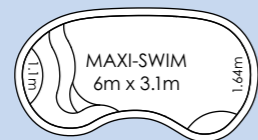

## EMPIRE

Slimline small pool design with space saving, side entry steps and extended bench seating.

EMPIRE  
6m x 3m

MAXI-SWIM

Kidney shaped design with extra large steps providing the perfect seating area.