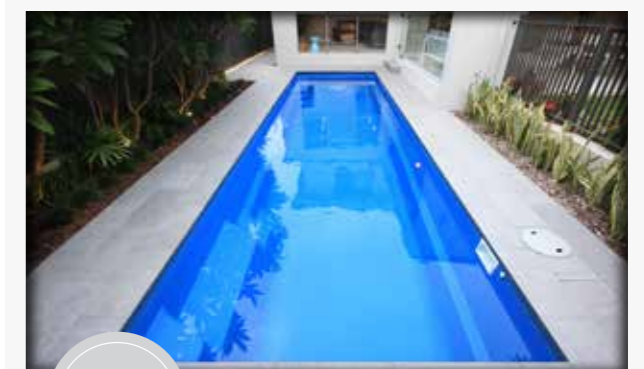

**INTERNATIONAL SILVER**  
Residential Fibreglass Pools

**STATE GOLD**  
Lap Pools Fibreglass

**STATE SILVER**  
Display Centres/Pools

**INTERNATIONAL GOLD**  
Residential Fibreglass Pools

**STATE SILVER - RESIDENTIAL**  
Fibreglass Under \$30,000