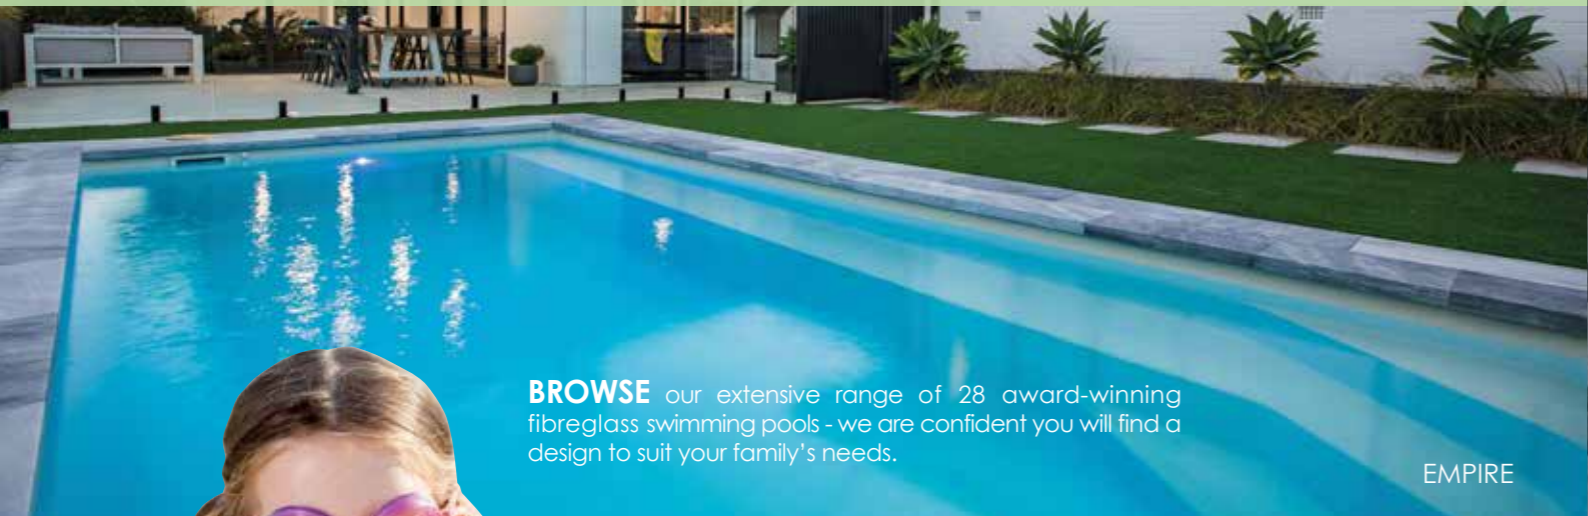

OUR SUPERB RANGE

BROWSE our extensive range of 28 award-winning fibreglass swimming pools - we are confident you will find a design to suit your family's needs.

EMPIRE