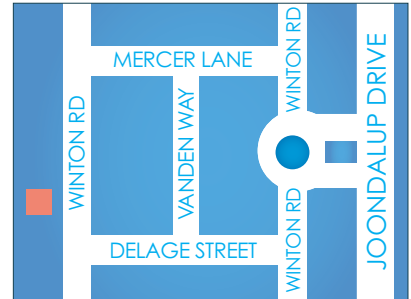

JOONDALUP

81 Winton Road
☎ 9300 2800