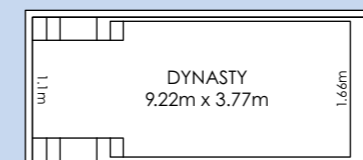

Includes a wide bench seat and children's safety ledge.