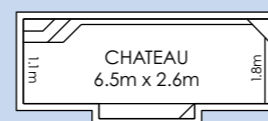

The perfect family pool with corner swim-out, wide entry steps and safety ledge which is great for kids learning to swim.