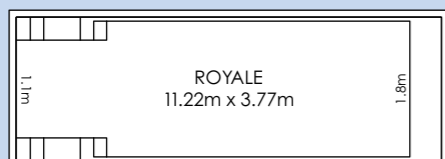

FLAMINGO

Roman design with two sets of large side entry steps and deep end corner swim-outs.

ASPEN

Modern lap pool design with safety ledge and a constant depth for added security.

THE SPILLWAY SERIES

CHOOSE the perfect complement to your new pool from our Spillway Series and create the ultimate outdoor entertaining area.

Select from the Colorado or Vail Spillway Spas to get the best of both worlds...a beautiful pool to keep cool in on the warm days and a bubbling spa to relax in during the cooler days or in the evenings.

If you're after something a little more suitable for the kids, then the Malibu Spillway Wading Pool provides the perfect shallow paddling area which attaches to the side of your pool!

DUKE

The perfect lap pool with side entry steps at both ends and children's safety ledge.

KENSINGTON

Long, extended bench seat is a great place to sit and relax.

COLORADO

Suitable for up to 5 adults, seating includes 2 recliners, 2 bench seats and a therapy seat to unwind and relax.

Size: 1.63m long x 1.63m wide

VAIL

Spacious design, featuring ample bench seating for up to 7 adults.

Size: 2.2m long x 1.8m wide

ROYALE

Includes a wide bench seat and children's safety ledge.

THE FINISHING TOUCHES

There are many options you may like to consider with your new Sapphire swimming pool. Many of these items can provide the finishing touch to your family entertainment area. Ask one of our friendly and skilled Sales and Design Consultants to discuss in more detail any of the below options:

- Headers and Paving
- Fencing
- Water Features
- Heat Pumps
- Synthetic Turf
- Automatic Pool Cleaners
- Retaining Walls

MALIBU

Great shallow paddling area for kids, at only 350mm deep.

Size: 2.2m long x 1.8m wide

AQUA LEDGE