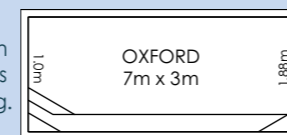

CAMBRIDGE

PROVINCIAL

Modern geometric design with twin side entry steps and deep end swim-outs.

OXFORD

Slimline small pool design with space saving, side entry steps and extended bench seating.

JUNIOR HAWAIIAN