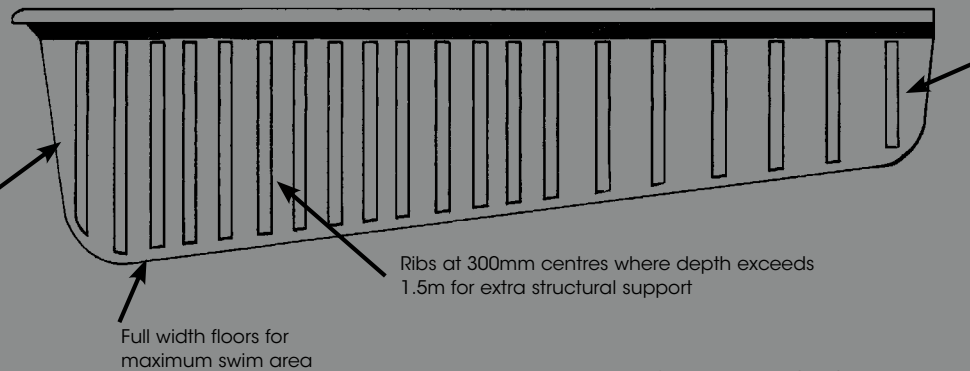

Our promise to you – there is no better swimming pool

*Conditions apply.

POOLS BUILT TO AUSTRALIAN *Standards*

Obtaining accreditation to build a fibreglass pool to the Australian Standard 1838:1994 means being measured and tested by an authorised, independent auditor. This accreditation is not easily achieved. Anyone can say they build to or above the Australian Standard. For your peace of mind, always ask for a license number – ours is BMP 520101.

POOL STRUCTURE

Full depth walls* for maximum swim area

Full-size ribbing system reinforces the pool and makes it structurally independent when installed in a sandy hole, eliminating the need for secondary engineering works.

Fibreglass support struts under benches, seats and swim outs ensure they remain level with the rest of the pool and improve its strength and integrity.

EDGE BEAM DETAIL

Standard 200mm edge beam, designed so the pool is structurally sound without having to add secondary engineering works*, such as a concrete ring beam.