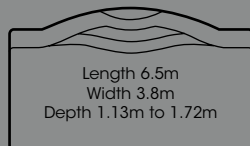

OMEGA

INNOVATION SERIES P.10-P.11

Length 6.5m
Width 3.8m
Depth 1.13m to 1.72m

AT 655

OASIS SERIES P.22 -P.23

Length 6.55m
Width 3.7m
Depth 0.98m to 1.7m

HARMONY

COMPACT SERIES P.12 -P.13