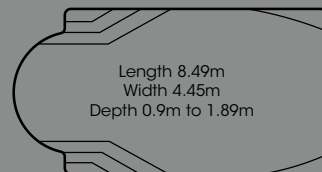

VENETIAN

ROMAN SERIES P.18 - P.19