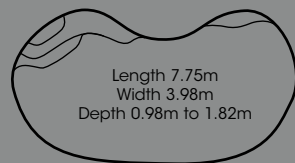

AT 770

OASIS SERIES P.22 - P.23