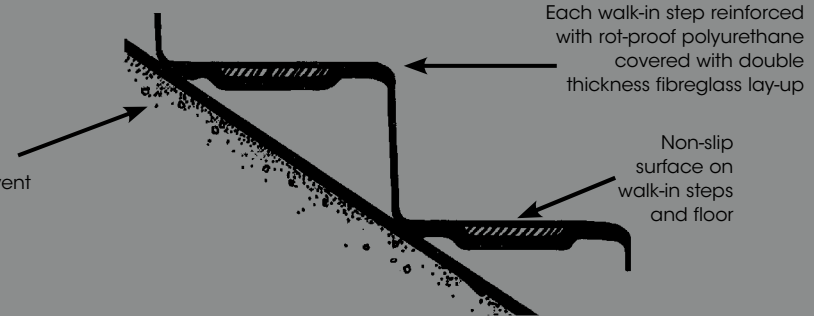

STEP REINFORCEMENT

Steps fully supported on backfill, which can easily and effectively be placed around the pool to sustain the entire pool structure. Without the support structures, it would be impossible to ensure the backfill is consolidated under the step area.

Underside of walk-in steps fully enclosed with fibreglass to prevent voids in backfill