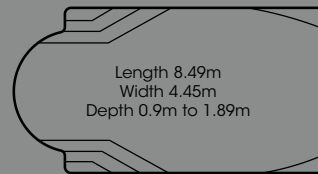

SERIES FEATURES

- Twin side-entry steps and deep end swim-outs
- Wide edge beam with safe, non-slip surface
- Full depth walls and full width floors for maximum swimming area
- Optional spa jets for a soothing hydrotherapy massage
- Available with Pool ColourGuard® or Crystite® including a Lifetime Interior Surface Guarantee*

VENETIAN