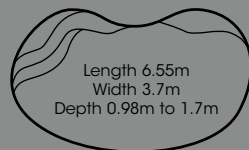

OMEGA

INNOVATION SERIES P.10-P.11

Length 6.5m
Width 3.8m
Depth 1.13m to 1.72m

AT 655

OASIS SERIES P.22 -P.23

Length 6.55m
Width 3.7m
Depth 0.98m to 1.7m

HARMONY

COMPACT SERIES P.12 -P.13