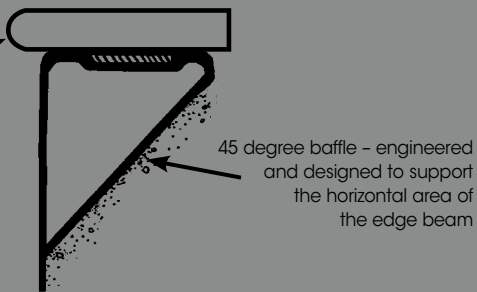

POOLS BUILT TO AUSTRALIAN *Standards*

Obtaining accreditation to build a fibreglass pool to the Australian Standard 1838:1994 means being measured and tested by an authorised, independent auditor. This accreditation is not easily achieved. Anyone can say they build to or above the Australian Standard. For your peace of mind, always ask for a license number – ours is BMP 520101.

POOL STRUCTURE

Full depth walls* for maximum swim area

Full-size ribbing system reinforces the pool and makes it structurally independent when installed in a sandy hole, eliminating the need for secondary engineering works.

Fibreglass support struts under benches, seats and swim outs ensure they remain level with the rest of the pool and improve its strength and integrity.

EDGE BEAM DETAIL

Standard 200mm edge beam, designed so the pool is structurally sound without having to add secondary engineering works*, such as a concrete ring beam.

Pavers designed to fit perfectly, with no concrete ring beam needed, so no chance of cracking through expansion at different rates. Most paving companies have designed their pool headers to fit 200mm edge beams.

STEP REINFORCEMENT

Steps fully supported on backfill, which can easily and effectively be placed around the pool to sustain the entire pool structure. Without the support structures, it would be impossible to ensure the backfill is consolidated under the step area.

Underside of walk-in steps fully enclosed with fibreglass to prevent voids in backfill

*Excludes pools with a safety ledge. #Individual site conditions should be referred to local engineers or authorities for verification.