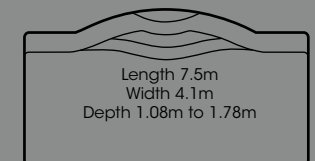

Length 7m
Width 2.5m
Depth 1.1m to 1.85m

PALAZZO

PIAZZA SERIES P.16 -P.17

Length 7m
Width 3.5m
Depth 1.10m to 1.78m

CAPRICORN

INNOVATION SERIES P.10 -P.11

Length 7.5m
Width 4.1m
Depth 1.08m to 1.78m

AT 770