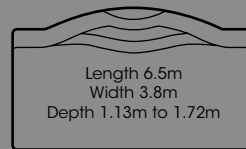

SERIES FEATURES

- Extended seating ledge running the entire length of the pool
- Stylish, curved side-entry step area
- Wide edge beam with safe, non-slip surface
- Full depth walls for maximum swimming area
- Generous area for recreation and exercise including lap swimming
- Optional spa jets for a soothing hydrotherapy massage
- Available with Pool ColourGuard® or Crystite® including a Lifetime Interior Surface Guarantee*

Omega