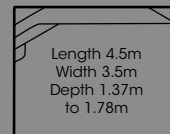

PIAZZA *Series*

This clean, contemporary style will be the centrepiece of your entertaining area that will not become dated in years to come.

SERIES FEATURES

- Corner side entry steps – located in the shallow end for easy access
- Uninterrupted swimming area – no steps at the end of the pool allows for end to end swimming
- Wide seating ledge – running the length of the pool, perfect for taking a break and relaxing or splashing with the kids
- Safety ledge on the Siena and Torino – providing added safety and peace of mind for children learning to swim*
- Alto and Latina - deep plunge style pools perfect for courtyards

LATINA

THE AQUA TECHNICS EDGE

*Children should be supervised at all times