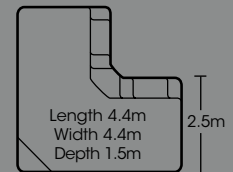

LATINA

PIAZZA SERIES P.16 -P.17

Length 4.5m
Width 3.5m
Depth 1.37m to 1.78m

ALFRESCO

COURTYARD SERIES P.26-P.27

Length 4.4m
Width 4.4m
Depth 1.5m

ALLURE

COMPACT SERIES P.12 -P.13