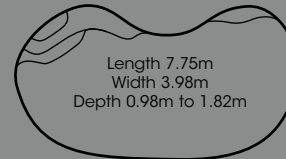

OASIS Series

Step out to your very own outdoor retreat with the Oasis Series. With curves in all the right places, these kidney shaped designs are sure to impress.

SERIES FEATURES

- Wide, extended second step offering a generous seating space
- Deep end swim-out ideal for relaxing
- Range of options including spa jets and swim jets
- Available with Pool ColourGuard® or Crystite® including a Lifetime Interior Surface Guarantee*

AT 770

THE AQUA TECHNICS EDGE

*Conditions apply