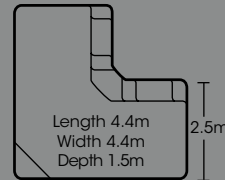

COURTYARD *Series*

Smaller in size but still packed with features and style, the Courtyard Series has a design to suit any type of outdoor area.

SERIES FEATURES

- Range of options including adding spa jets and swim jets
- Ideal for swimming, entertaining or relaxation
- Unique L-shape of the Alfresco is designed to maximise space
- Aqua Gym features recliner and large seating area with optional spa and swimjet facilities
- Available with Pool ColourGuard® or Crystite® including a Lifetime Interior Surface Guarantee*

ALFRESCO

AQUA GYM

THE AQUA TECHNICS EDGE

*Conditions apply